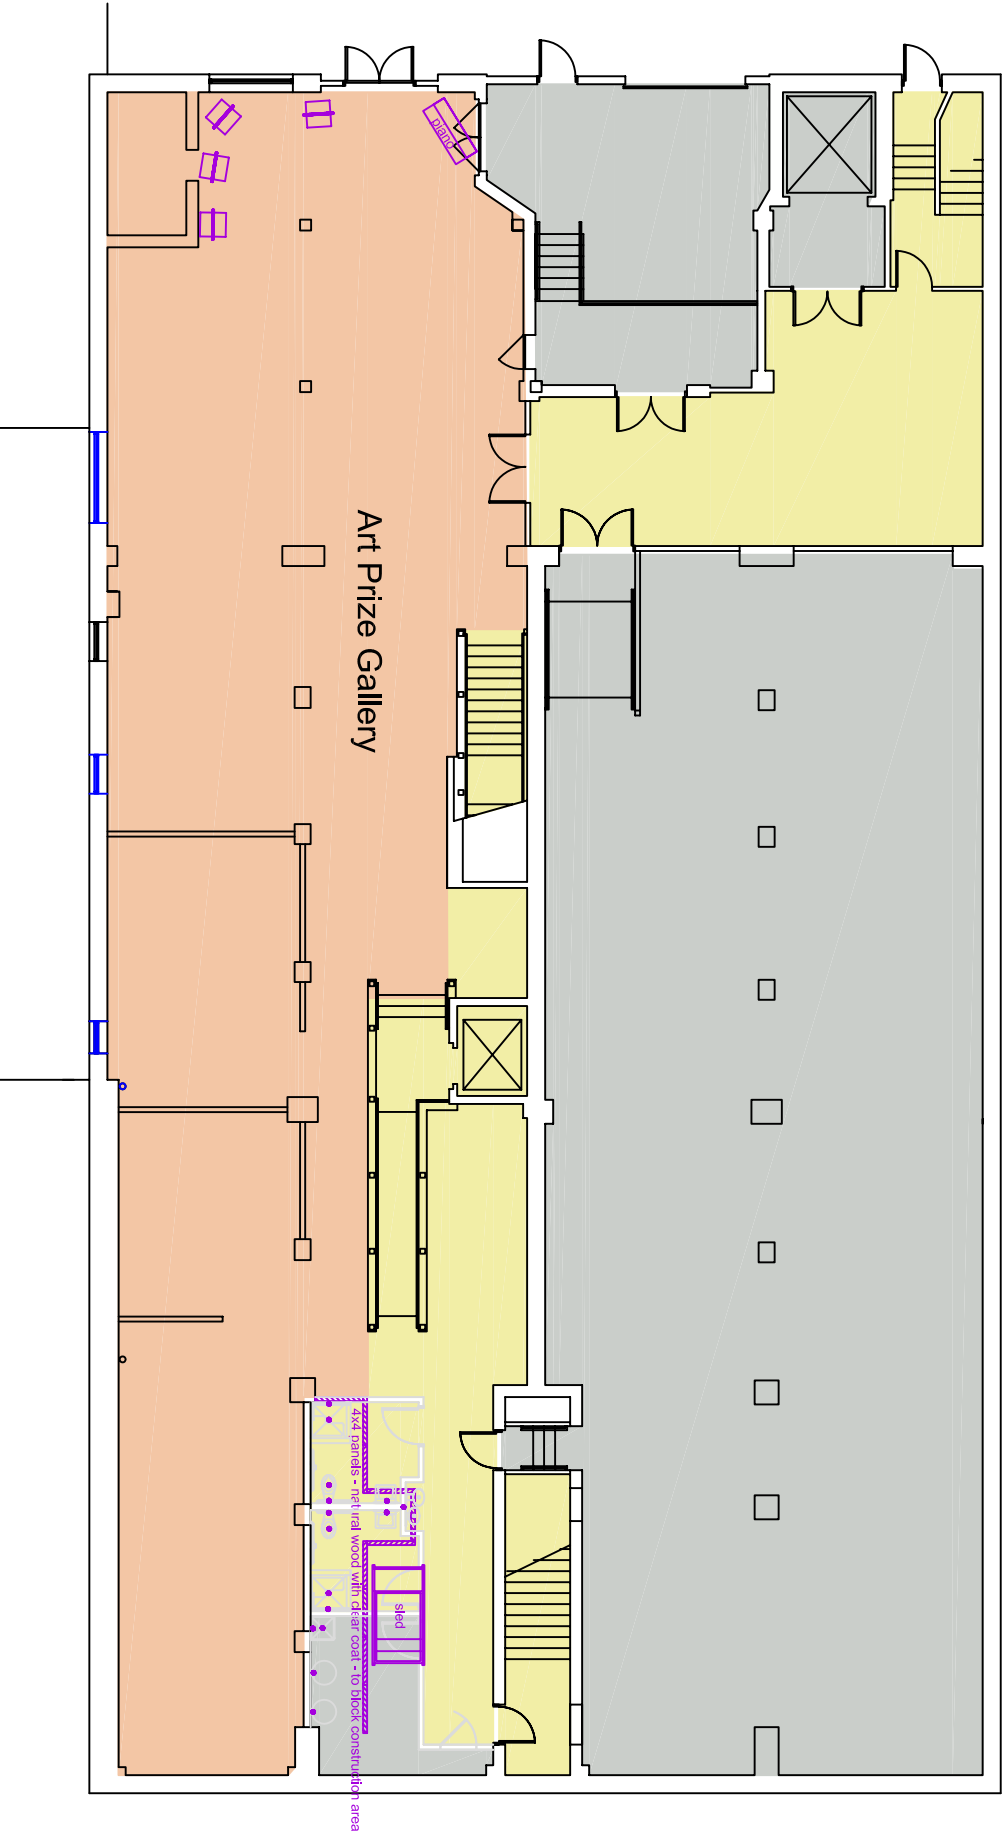

The Harris Building

111 S. Division Ave. - Grand Rapids, Michigan

ArtPrize 2015 - First Level Floor Plan

 N
 date - 05-06-2015
 jomar associates inc.

Art Prize Gallery

shed
artificial wood with drain coat - to block construction area

The Harris Building

111 S. Division Ave. - Grand Rapids, Michigan

Art Prize 2015 - Lower Level Floor Plan

N
↑

date - 05-06-2015
jomar associates inc.